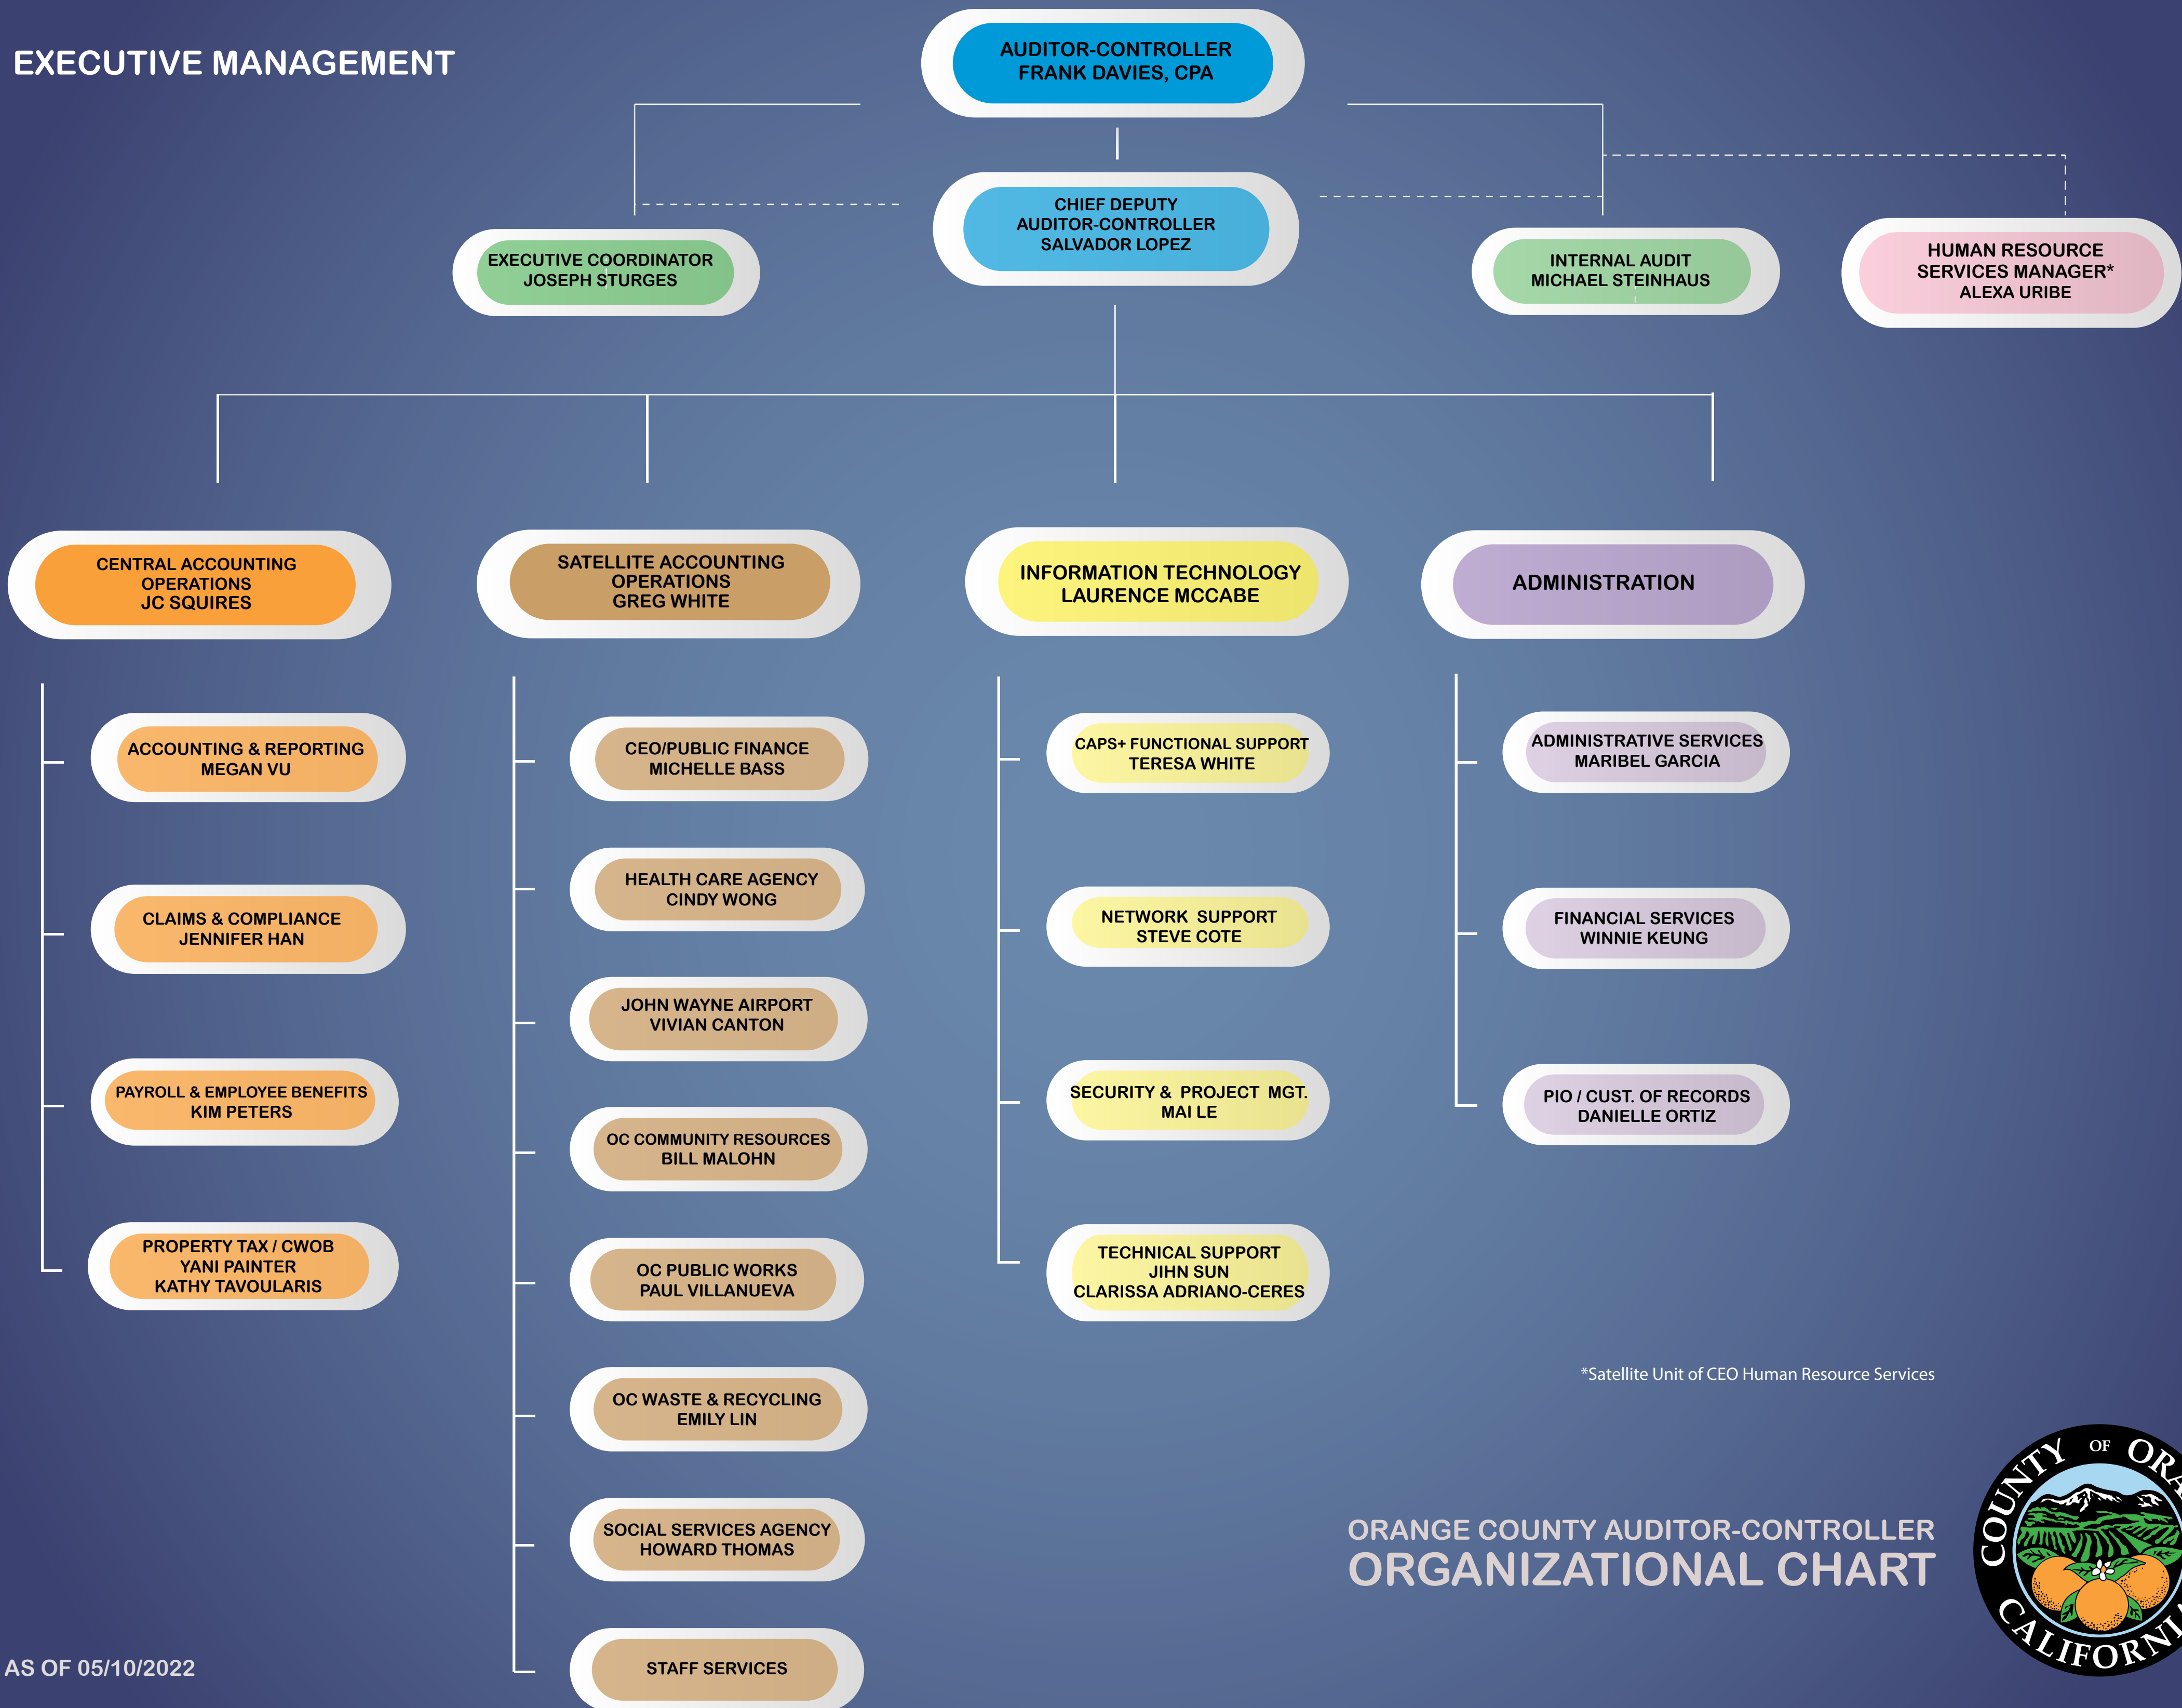

EXECUTIVE MANAGEMENT

*Satellite Unit of CEO Human Resource Services

ORANGE COUNTY AUDITOR-CONTROLLER ORGANIZATIONAL CHART